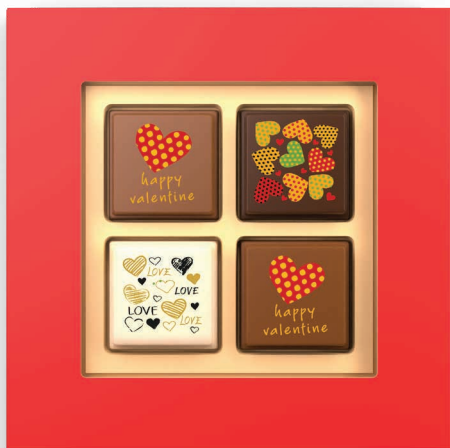

Valentijn

Premium pralines

Artikelnummer: P-130570

Gewicht: 65 gram

Smaak: