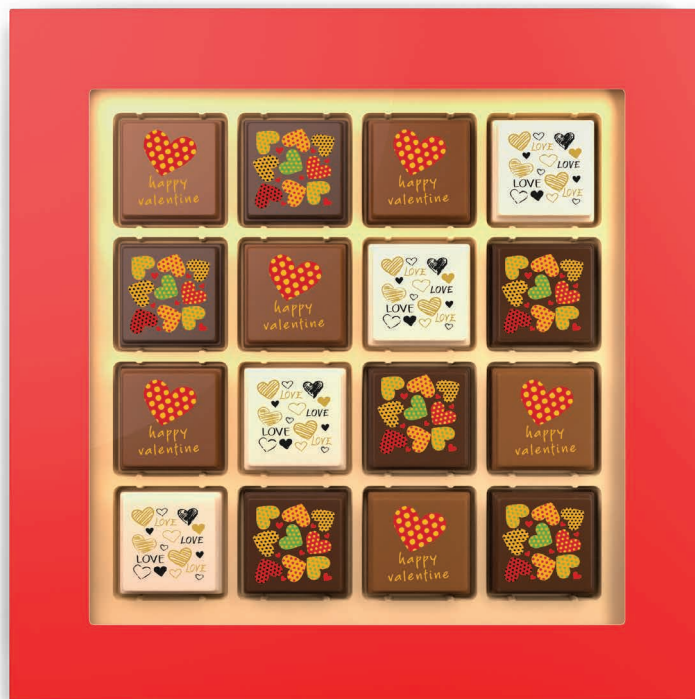

Premium pralines

Artikelnummer: P-130679

Gewicht: 245 gram

Smaak: